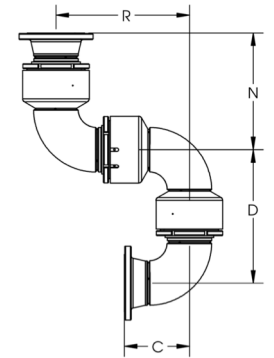

STYLE 800
D I M E N S I O N S

		Sizes	B*	C	D*	E	K	M*	N*	O	P*	R*	V*
Beveled for Weld	6	13 ¹ / ₁₆	6	19 ⁷ / ₈	6	9 ⁷ / ₈	19 ⁷ / ₈	13 ¹ / ₁₆	—	7 ¹ / ₂	19 ⁷ / ₈	13 ¹ / ₁₆	
	8	15 ¹ / ₁₆	8	23 ⁷ / ₈	8	12	23 ⁷ / ₈	15 ¹ / ₁₆	—	7 ¹ / ₂	23 ⁷ / ₈	15 ¹ / ₁₆	
	10	17 ¹ / ₁₆	10	27 ⁷ / ₈	10	14	27 ⁷ / ₈	17 ¹ / ₁₆	—	7 ¹ / ₂	27 ⁷ / ₈	17 ¹ / ₁₆	
	12	19 ¹ / ₁₆	12	31 ⁷ / ₈	12	16	31 ⁷ / ₈	19 ¹ / ₁₆	—	7 ¹ / ₂	31 ⁷ / ₈	19 ¹ / ₁₆	
Threaded	6	16	6	19 ⁷ / ₈	8 ⁵ / ₁₆	9 ⁷ / ₈	19 ⁷ / ₈	16	—	12 ⁷ / ₈	19 ⁷ / ₈	16	
	8	18	8	23 ⁷ / ₈	10 ⁵ / ₁₆	12	23 ⁷ / ₈	18	—	12 ⁷ / ₈	23 ⁷ / ₈	18	
Flanged	6	17 ⁷ / ₈	9 ¹ / ₁₆	19 ⁷ / ₈	9 ¹ / ₁₆	9 ⁷ / ₈	19 ⁷ / ₈	17 ⁷ / ₈	11	14 ⁷ / ₈	19 ⁷ / ₈	17 ⁷ / ₈	
	8	19 ⁷ / ₈	12 ³ / ₁₆	23 ⁷ / ₈	12 ³ / ₁₆	12	23 ⁷ / ₈	19 ⁷ / ₈	13 ¹ / ₂	15 ⁷ / ₈	23 ⁷ / ₈	19 ⁷ / ₈	
	10	21 ⁷ / ₈	14 ³ / ₁₆	27 ⁷ / ₈	14 ³ / ₁₆	14	27 ⁷ / ₈	21 ⁷ / ₈	16	15 ⁷ / ₈	27 ⁷ / ₈	21 ⁷ / ₈	
	12	24 ⁷ / ₈	16 ¹ / ₁₆	31 ⁷ / ₈	16 ¹ / ₁₆	16	31 ⁷ / ₈	24 ⁷ / ₈	19	16 ⁷ / ₈	31 ⁷ / ₈	24 ⁷ / ₈	

* Dimensions will change with type of packing, or as packing is adjusted.

All dimensions given in inches ± 1/8"

Dimensions shown are based on Buna-N packing.