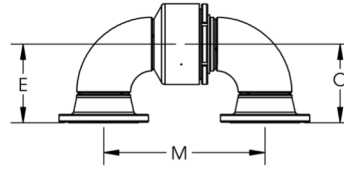

Fabricated

STYLE 100

STYLE 300

STYLE 500

D I M E N S I O N S

		Sizes	B*	C	D*	E	K	M*	N*	O	P*	R*	V*
Beveled for Weld	6	13¹/₁₆	6	19⁷/₈	6	9⁷/₈	19⁷/₈	13¹/₁₆	—	7¹/₂	19⁷/₈	13¹/₁₆	
	8	15¹/₁₆	8	23⁷/₈	8	12	23⁷/₈	15¹/₁₆	—	7¹/₂	23⁷/₈	15¹/₁₆	
	10	17¹/₁₆	10	27⁷/₈	10	14	27⁷/₈	17¹/₁₆	—	7¹/₂	27⁷/₈	17¹/₁₆	
	12	19¹/₁₆	12	31⁷/₈	12	16	31⁷/₈	19¹/₁₆	—	7¹/₂	31⁷/₈	19¹/₁₆	
Threaded	6	16	6	19⁷/₈	8⁵/₁₆	9⁷/₈	19⁷/₈	16	—	12⁷/₈	19⁷/₈	16	
	8	18	8	23⁷/₈	10⁵/₁₆	12	23⁷/₈	18	—	12⁷/₈	23⁷/₈	18	
Flanged	6	17⁷/₈	9¹/₁₆	19⁷/₈	9¹/₁₆	9⁷/₈	19⁷/₈	17⁷/₈	11	14⁷/₈	19⁷/₈	17⁷/₈	
	8	19⁷/₈	12³/₁₆	23⁷/₈	12³/₁₆	12	23⁷/₈	19⁷/₈	13¹/₂	15⁷/₈	23⁷/₈	19⁷/₈	
	10	21⁷/₈	14³/₁₆	27⁷/₈	14³/₁₆	14	27⁷/₈	21⁷/₈	16	15⁷/₈	27⁷/₈	21⁷/₈	
	12	24⁷/₈	16¹/₁₆	31⁷/₈	16¹/₁₆	16	31⁷/₈	24⁷/₈	19	16⁷/₈	31⁷/₈	24⁷/₈	

* Dimensions will change with type of packing, or as packing is adjusted.

All dimensions given in inches ± 1/8"

Dimensions shown are based on Buna-N packing.