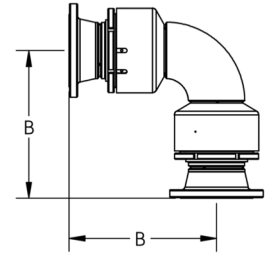

Fabricated

STYLE 100

STYLE 300

STYLE 400

STYLE 500

D I M E N S I O N S

		Sizes	B*	C	D*	E	K	M*	N*	O	P*	R*	V*
Beveled for Weld	6	13¹/₁₆	6	19⁷/₈	6	9⁷/₈	19⁷/₈	13¹/₁₆	—	7¹/₂	19⁷/₈	13¹/₁₆	
	8	15¹/₁₆	8	23⁷/₈	8	12	23⁷/₈	15¹/₁₆	—	7¹/₂	23⁷/₈	15¹/₁₆	
	10	17¹/₁₆	10	27⁷/₈	10	14	27⁷/₈	17¹/₁₆	—	7¹/₂	27⁷/₈	17¹/₁₆	
	12	19¹/₁₆	12	31⁷/₈	12	16	31⁷/₈	19¹/₁₆	—	7¹/₂	31⁷/₈	19¹/₁₆	
Threaded	6	16	6	19⁷/₈	8⁵/₁₆	9⁷/₈	19⁷/₈	16	—	12⁷/₈	19⁷/₈	16	
	8	18	8	23⁷/₈	10⁵/₁₆	12	23⁷/₈	18	—	12⁷/₈	23⁷/₈	18	
Flanged	6	17⁷/₈	9¹/₁₆	19⁷/₈	9¹/₁₆	9⁷/₈	19⁷/₈	17⁷/₈	11	14⁷/₈	19⁷/₈	17⁷/₈	
	8	19⁷/₈	12³/₁₆	23⁷/₈	12³/₁₆	12	23⁷/₈	19⁷/₈	13¹/₂	15⁷/₈	23⁷/₈	19⁷/₈	
	10	21⁷/₈	14³/₁₆	27⁷/₈	14³/₁₆	14	27⁷/₈	21⁷/₈	16	15⁷/₈	27⁷/₈	21⁷/₈	
	12	24⁷/₈	16¹/₁₆	31⁷/₈	16¹/₁₆	16	31⁷/₈	24⁷/₈	19	16⁷/₈	31⁷/₈	24⁷/₈	

* Dimensions will change with type of packing, or as packing is adjusted.

All dimensions given in inches ± 1/8"

Dimensions shown are based on Buna-N packing.