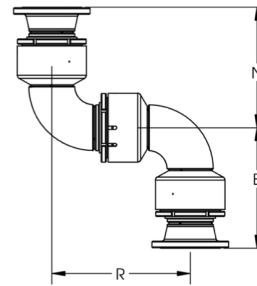

Fabricated

STYLE 100

STYLE 300

STYLE 500

STYLE 700

D I M E N S I O N S

		Sizes	B*	C	D*	E	K	M*	N*	O	P*	R*	V*
Beveled for Weld	6	13¹/₁₆	6	19⁷/₈	6	9⁷/₈	19⁷/₈	13¹/₁₆	—	7¹/₂	19⁷/₈	13¹/₁₆	
	8	15¹/₁₆	8	23⁷/₈	8	12	23⁷/₈	15¹/₁₆	—	7¹/₂	23⁷/₈	15¹/₁₆	
	10	17¹/₁₆	10	27⁷/₈	10	14	27⁷/₈	17¹/₁₆	—	7¹/₂	27⁷/₈	17¹/₁₆	
	12	19¹/₁₆	12	31⁷/₈	12	16	31⁷/₈	19¹/₁₆	—	7¹/₂	31⁷/₈	19¹/₁₆	
Threaded	6	16	6	19⁷/₈	8⁵/₁₆	9⁷/₈	19⁷/₈	16	—	12⁷/₈	19⁷/₈	16	
	8	18	8	23⁷/₈	10⁵/₁₆	12	23⁷/₈	18	—	12⁷/₈	23⁷/₈	18	
Flanged	6	17⁷/₈	9¹/₁₆	19⁷/₈	9¹/₁₆	9⁷/₈	19⁷/₈	17⁷/₈	11	14⁷/₈	19⁷/₈	17⁷/₈	
	8	19⁷/₈	12³/₁₆	23⁷/₈	12³/₁₆	12	23⁷/₈	19⁷/₈	13¹/₂	15⁷/₈	23⁷/₈	19⁷/₈	
	10	21⁷/₈	14³/₁₆	27⁷/₈	14³/₁₆	14	27⁷/₈	21⁷/₈	16	15⁷/₈	27⁷/₈	21⁷/₈	
	12	24⁷/₈	16¹/₁₆	31⁷/₈	16¹/₁₆	16	31⁷/₈	24⁷/₈	19	16⁷/₈	31⁷/₈	24⁷/₈	

* Dimensions will change with type of packing, or as packing is adjusted.

All dimensions given in inches ± 1/8"

Dimensions shown are based on Buna-N packing.