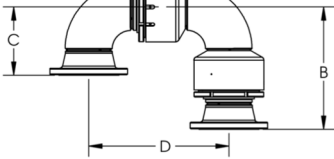

Fabricated

STYLE 100

STYLE 300

STYLE 500

D I M E N S I O N S

		Sizes	B*	C	D*	E	K	M*	N*	O	P*	R*	V*
Beveled for Weld	6	13¹/₁₆	6	19⁷/₈	6	9⁷/₈	19⁷/₈	13¹/₁₆	—	7¹/₂	19⁷/₈	13¹/₁₆	
	8	15¹/₁₆	8	23⁷/₈	8	12	23⁷/₈	15¹/₁₆	—	7¹/₂	23⁷/₈	15¹/₁₆	
	10	17¹/₁₆	10	27⁷/₈	10	14	27⁷/₈	17¹/₁₆	—	7¹/₂	27⁷/₈	17¹/₁₆	
	12	19¹/₁₆	12	31⁷/₈	12	16	31⁷/₈	19¹/₁₆	—	7¹/₂	31⁷/₈	19¹/₁₆	
Threaded	6	16	6	19⁷/₈	8⁵/₁₆	9⁷/₈	19⁷/₈	16	—	12⁷/₈	19⁷/₈	16	
	8	18	8	23⁷/₈	10⁵/₁₆	12	23⁷/₈	18	—	12⁷/₈	23⁷/₈	18	
Flanged	6	17⁷/₈	9¹/₁₆	19⁷/₈	9¹/₁₆	9⁷/₈	19⁷/₈	17⁷/₈	11	14⁷/₈	19⁷/₈	17⁷/₈	
	8	19⁷/₈	12³/₁₆	23⁷/₈	12³/₁₆	12	23⁷/₈	19⁷/₈	13¹/₂	15⁷/₈	23⁷/₈	19⁷/₈	
	10	21⁷/₈	14³/₁₆	27⁷/₈	14³/₁₆	14	27⁷/₈	21⁷/₈	16	15⁷/₈	27⁷/₈	21⁷/₈	
	12	24⁷/₈	16¹/₁₆	31⁷/₈	16¹/₁₆	16	31⁷/₈	24⁷/₈	19	16⁷/₈	31⁷/₈	24⁷/₈	

* Dimensions will change with type of packing, or as packing is adjusted.

All dimensions given in inches ± 1/8"

Dimensions shown are based on Buna-N packing.